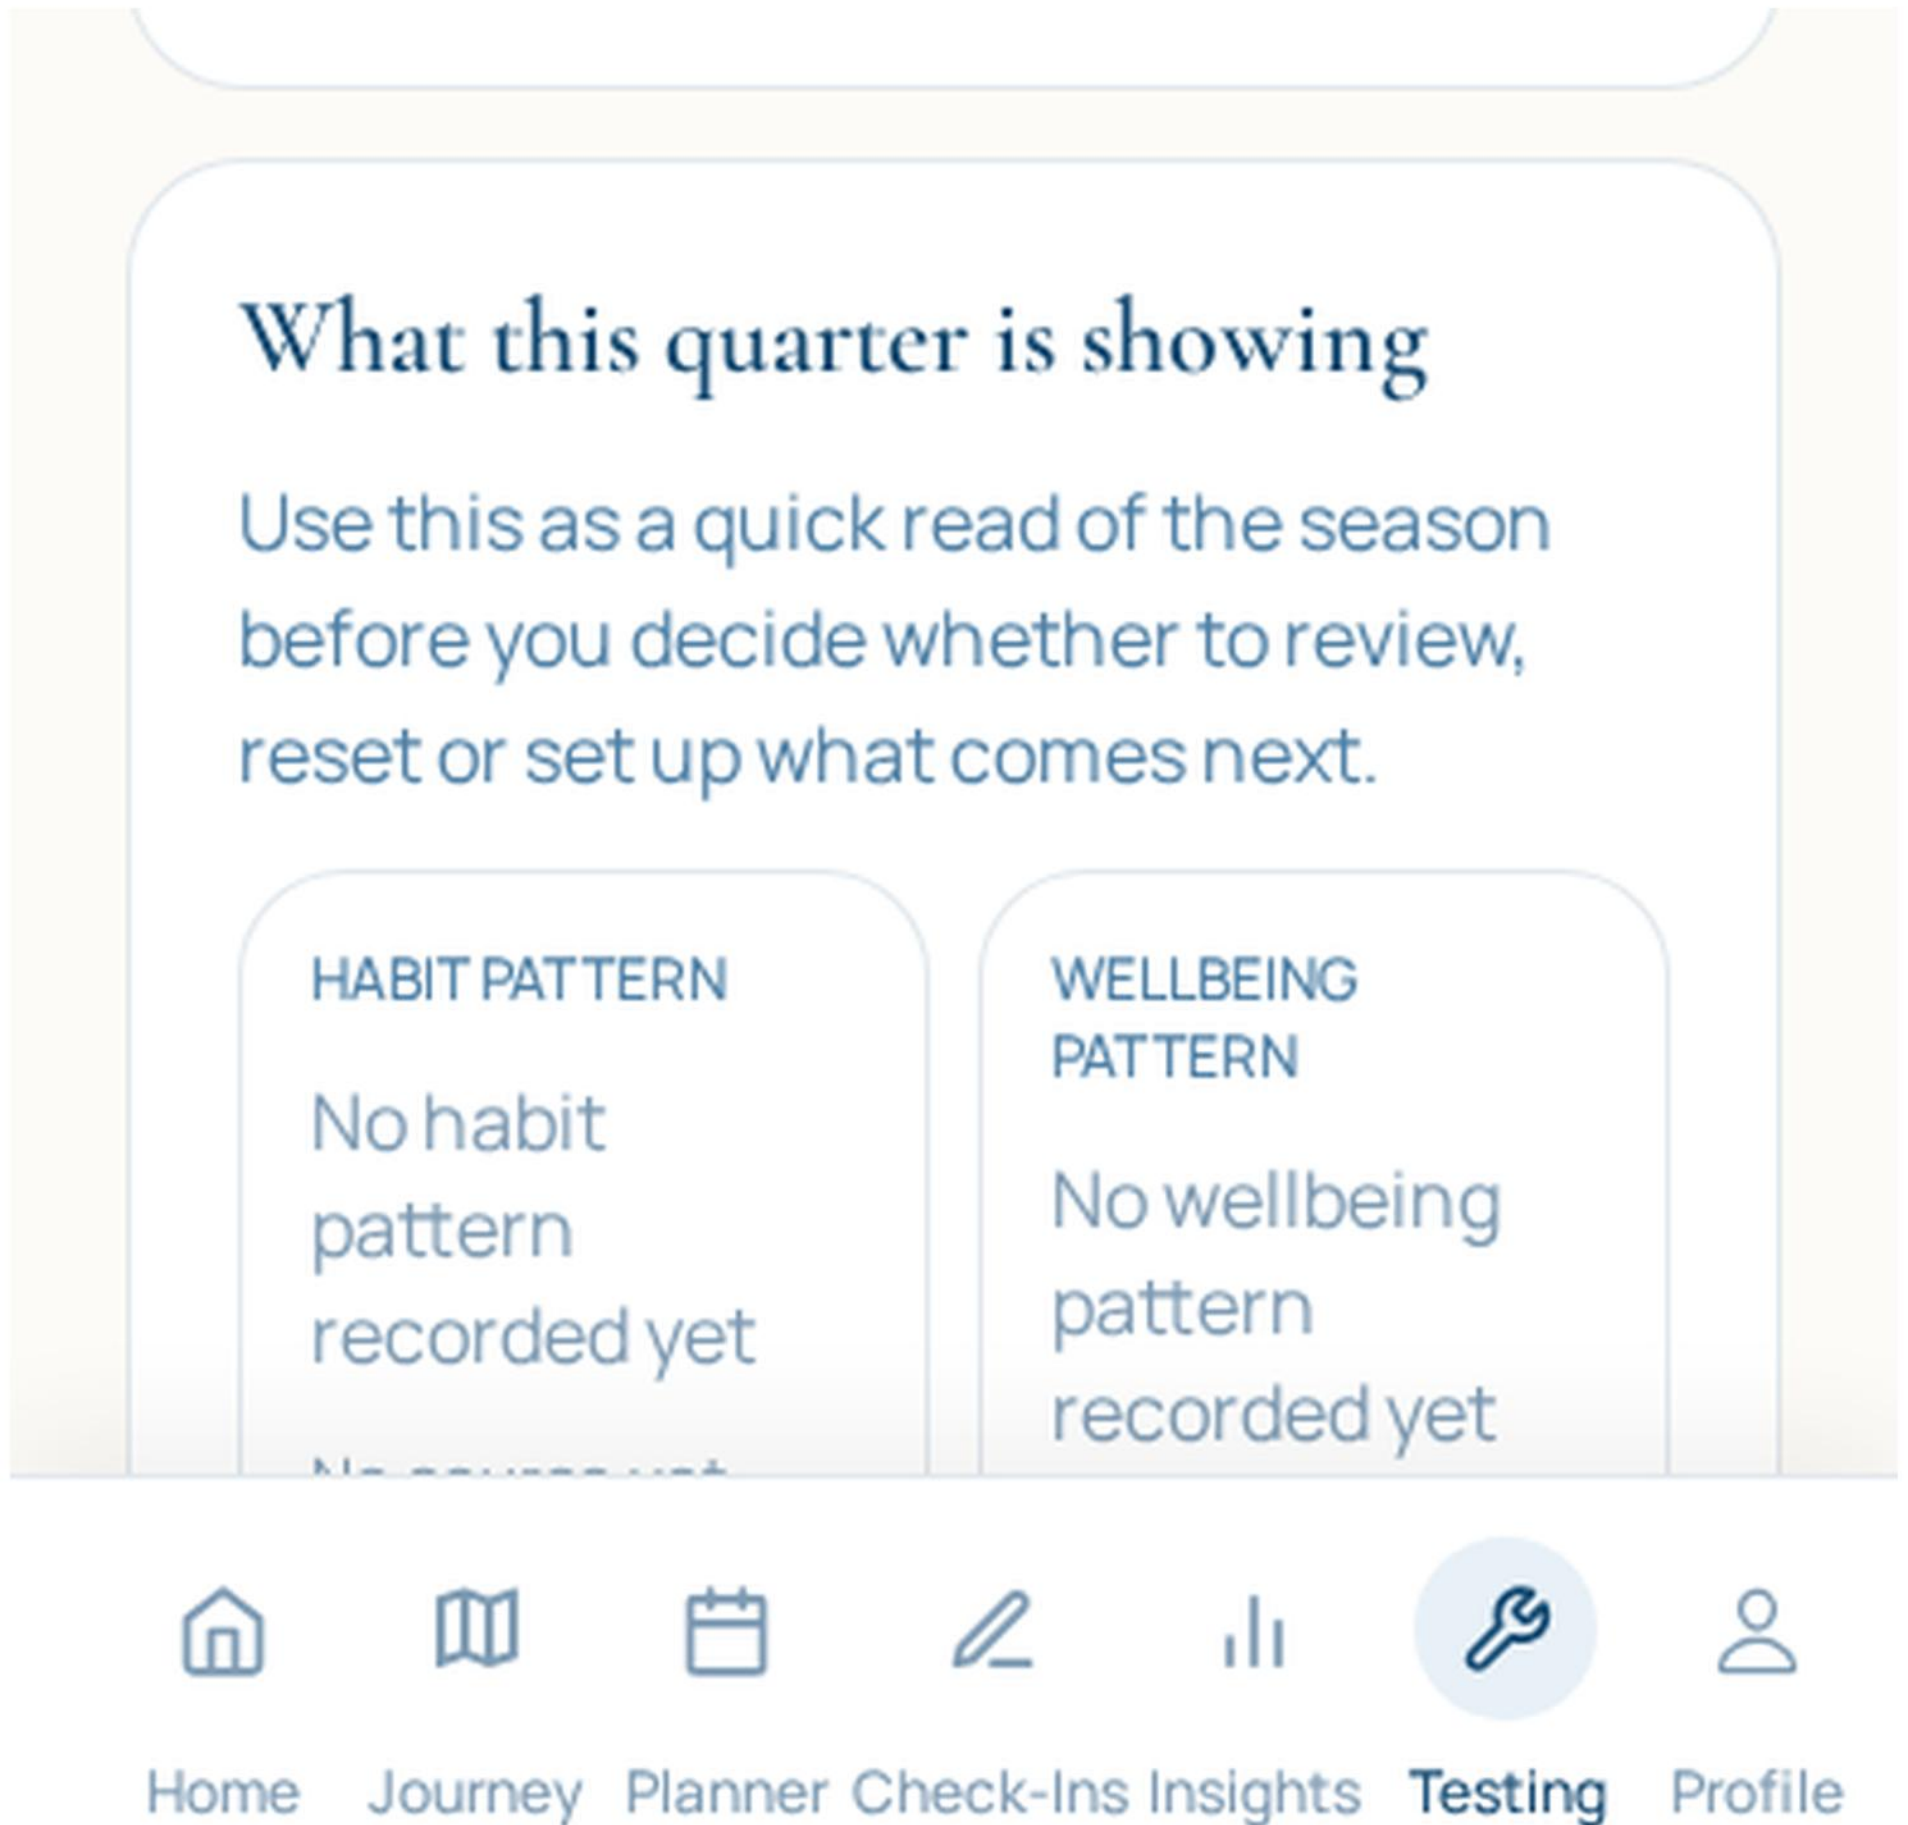

Screenshots included:

- 01-quarterly-summary-three-card-layout.png: Quarterly Landing summary section showing the final three-card layout only.
- 02-quarterly-monthly-thread-full-width.png: Monthly thread rendered as a full-width premium row beneath the top two summary cards.
- 03-quarterly-no-carry-forward-summary-tile.png: Proof that the visible Carry-forward summary subtitle has been removed from the landing summary section.
- 04-quarterly-carry-forward-source-context-preserved-if-visible.png: Source context expanded to show that broader continuity/context surfaces remain available after removing only the visible landing Carry-forward tile.
- 05-quarterly-landing-full-proof.png: Full Quarterly Landing proof after the ultra-tight summary-card final polish pass.
- 06-quarterly-review-setup-regression-proof.png: Regression proof that Review/Setup behaviour remains intact after the summary-card-only pass.

Review

Look back before you carry forward.

Review →

Setup

Choose what guides the next quarter.

Setup →

STORY OF MY LIFE

Testing

Preview future rhythm states

[← Back to Testing](#) [Return to real today](#)

QUARTERLY CHECK-IN PREVIEW · PREVIEW ONLY

Quarterly Check-In

Set direction for the season without crowding the smaller rhythms.